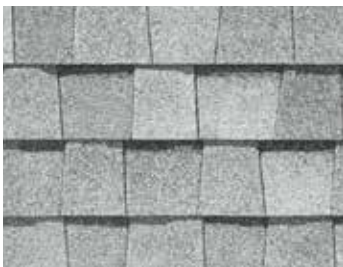

Silver Birch

Scan code for more information

Landmark® PRO available in areas shown